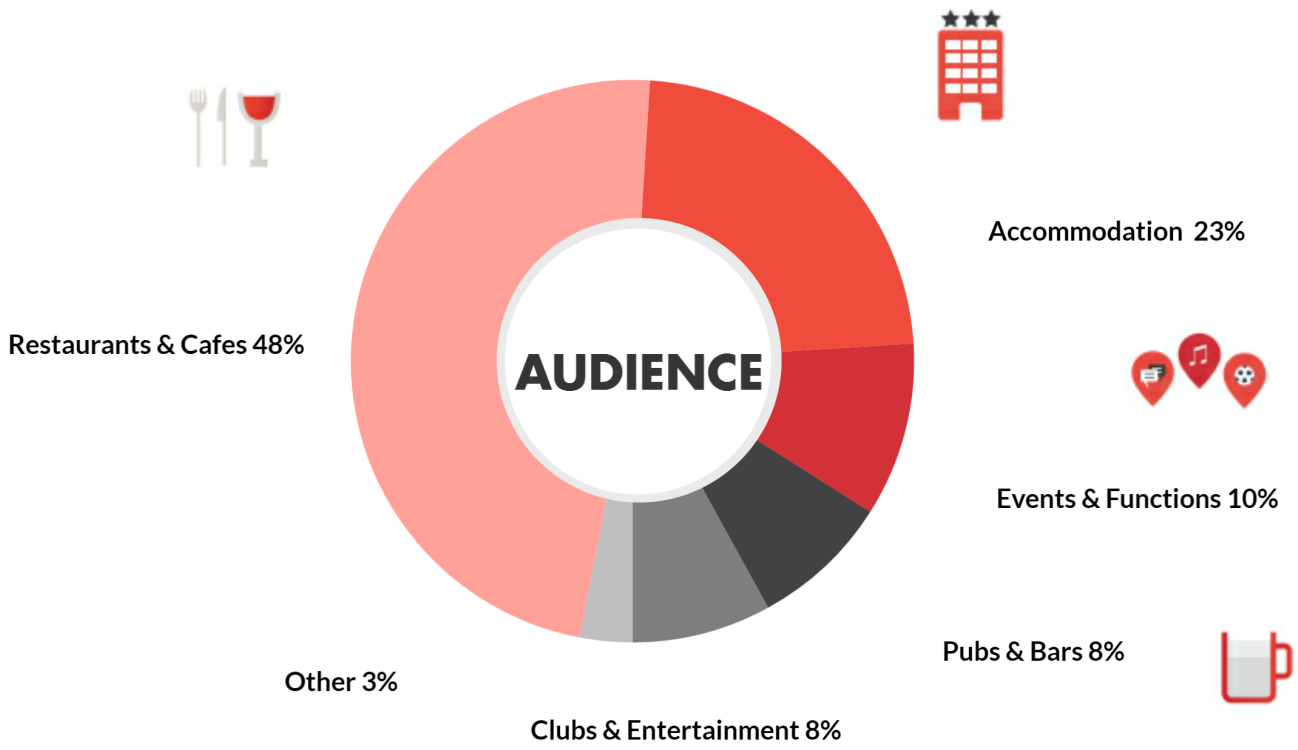

ACTIVITY

Annual visits	81,247	Average time on site	1:47
Annual product views	48,536	Newsletter subscribers	12,013

LOCATION