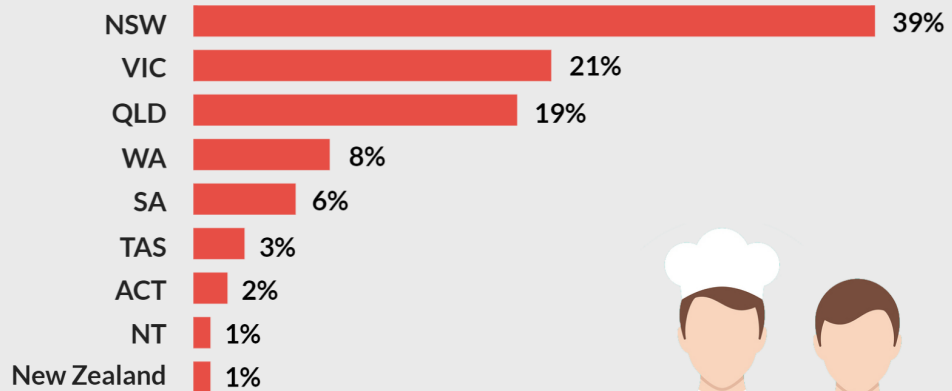

ACTIVITY

Annual visits	81,247
Annual product views	48,536

Average time on site	1:47
Newsletter subscribers	12,013

LOCATION

JOBS