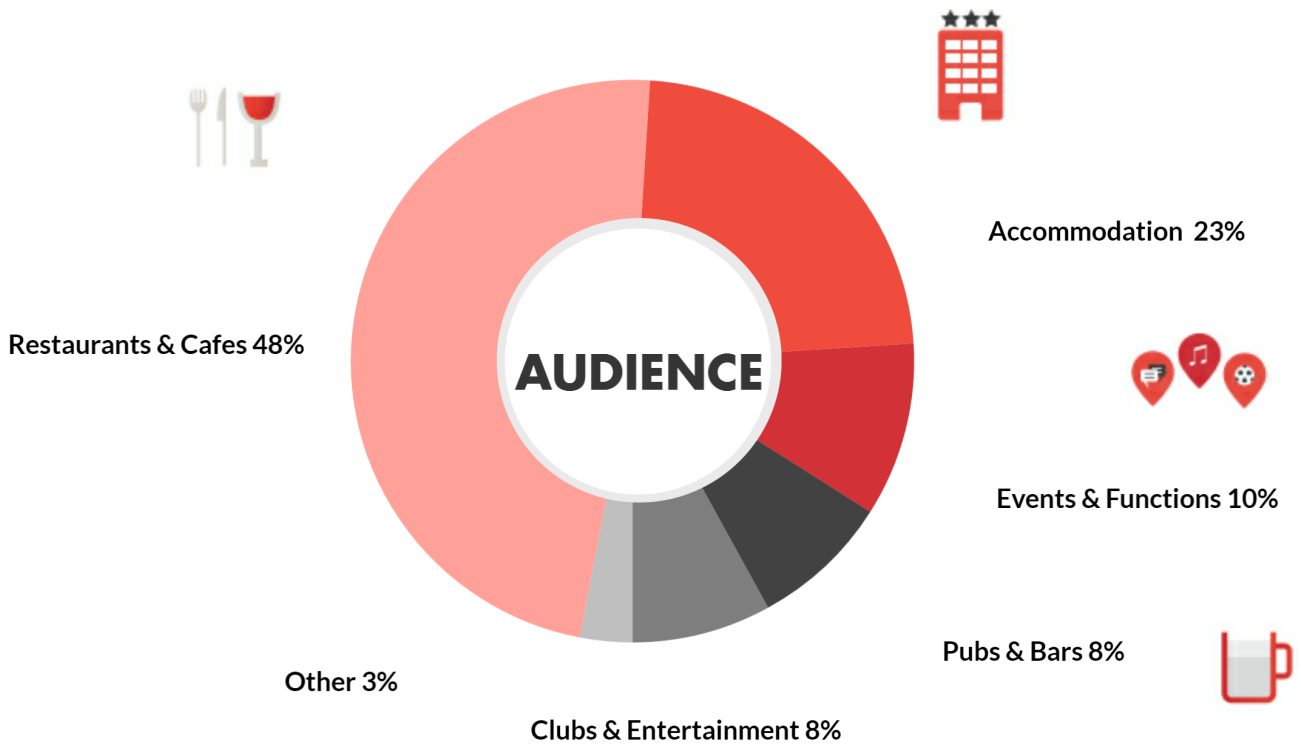

ACTIVITY

Annual visits	81,247
Annual product views	48,536

Average time on site	1:47
Newsletter subscribers	12,013

LOCATION

JOBS